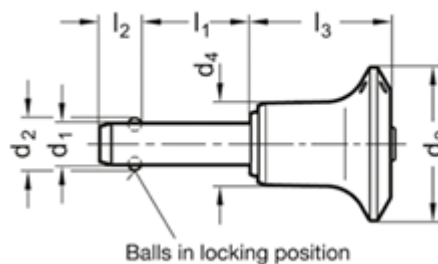

Article number: 201139645

Description: E+G stainless steel-ball lock pin  
GN 113.9-6-45

## Measures