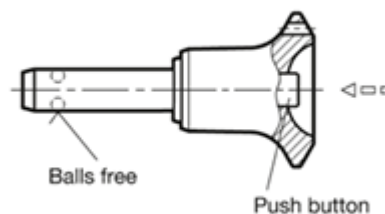

Application example

d1	= 6
d2	= 7
d3	= 23
d4	= 10.2
l1	= 45
l2	= 7
l3	= 20.2
Resilience (N)	= 21

Weight in (g) = 31